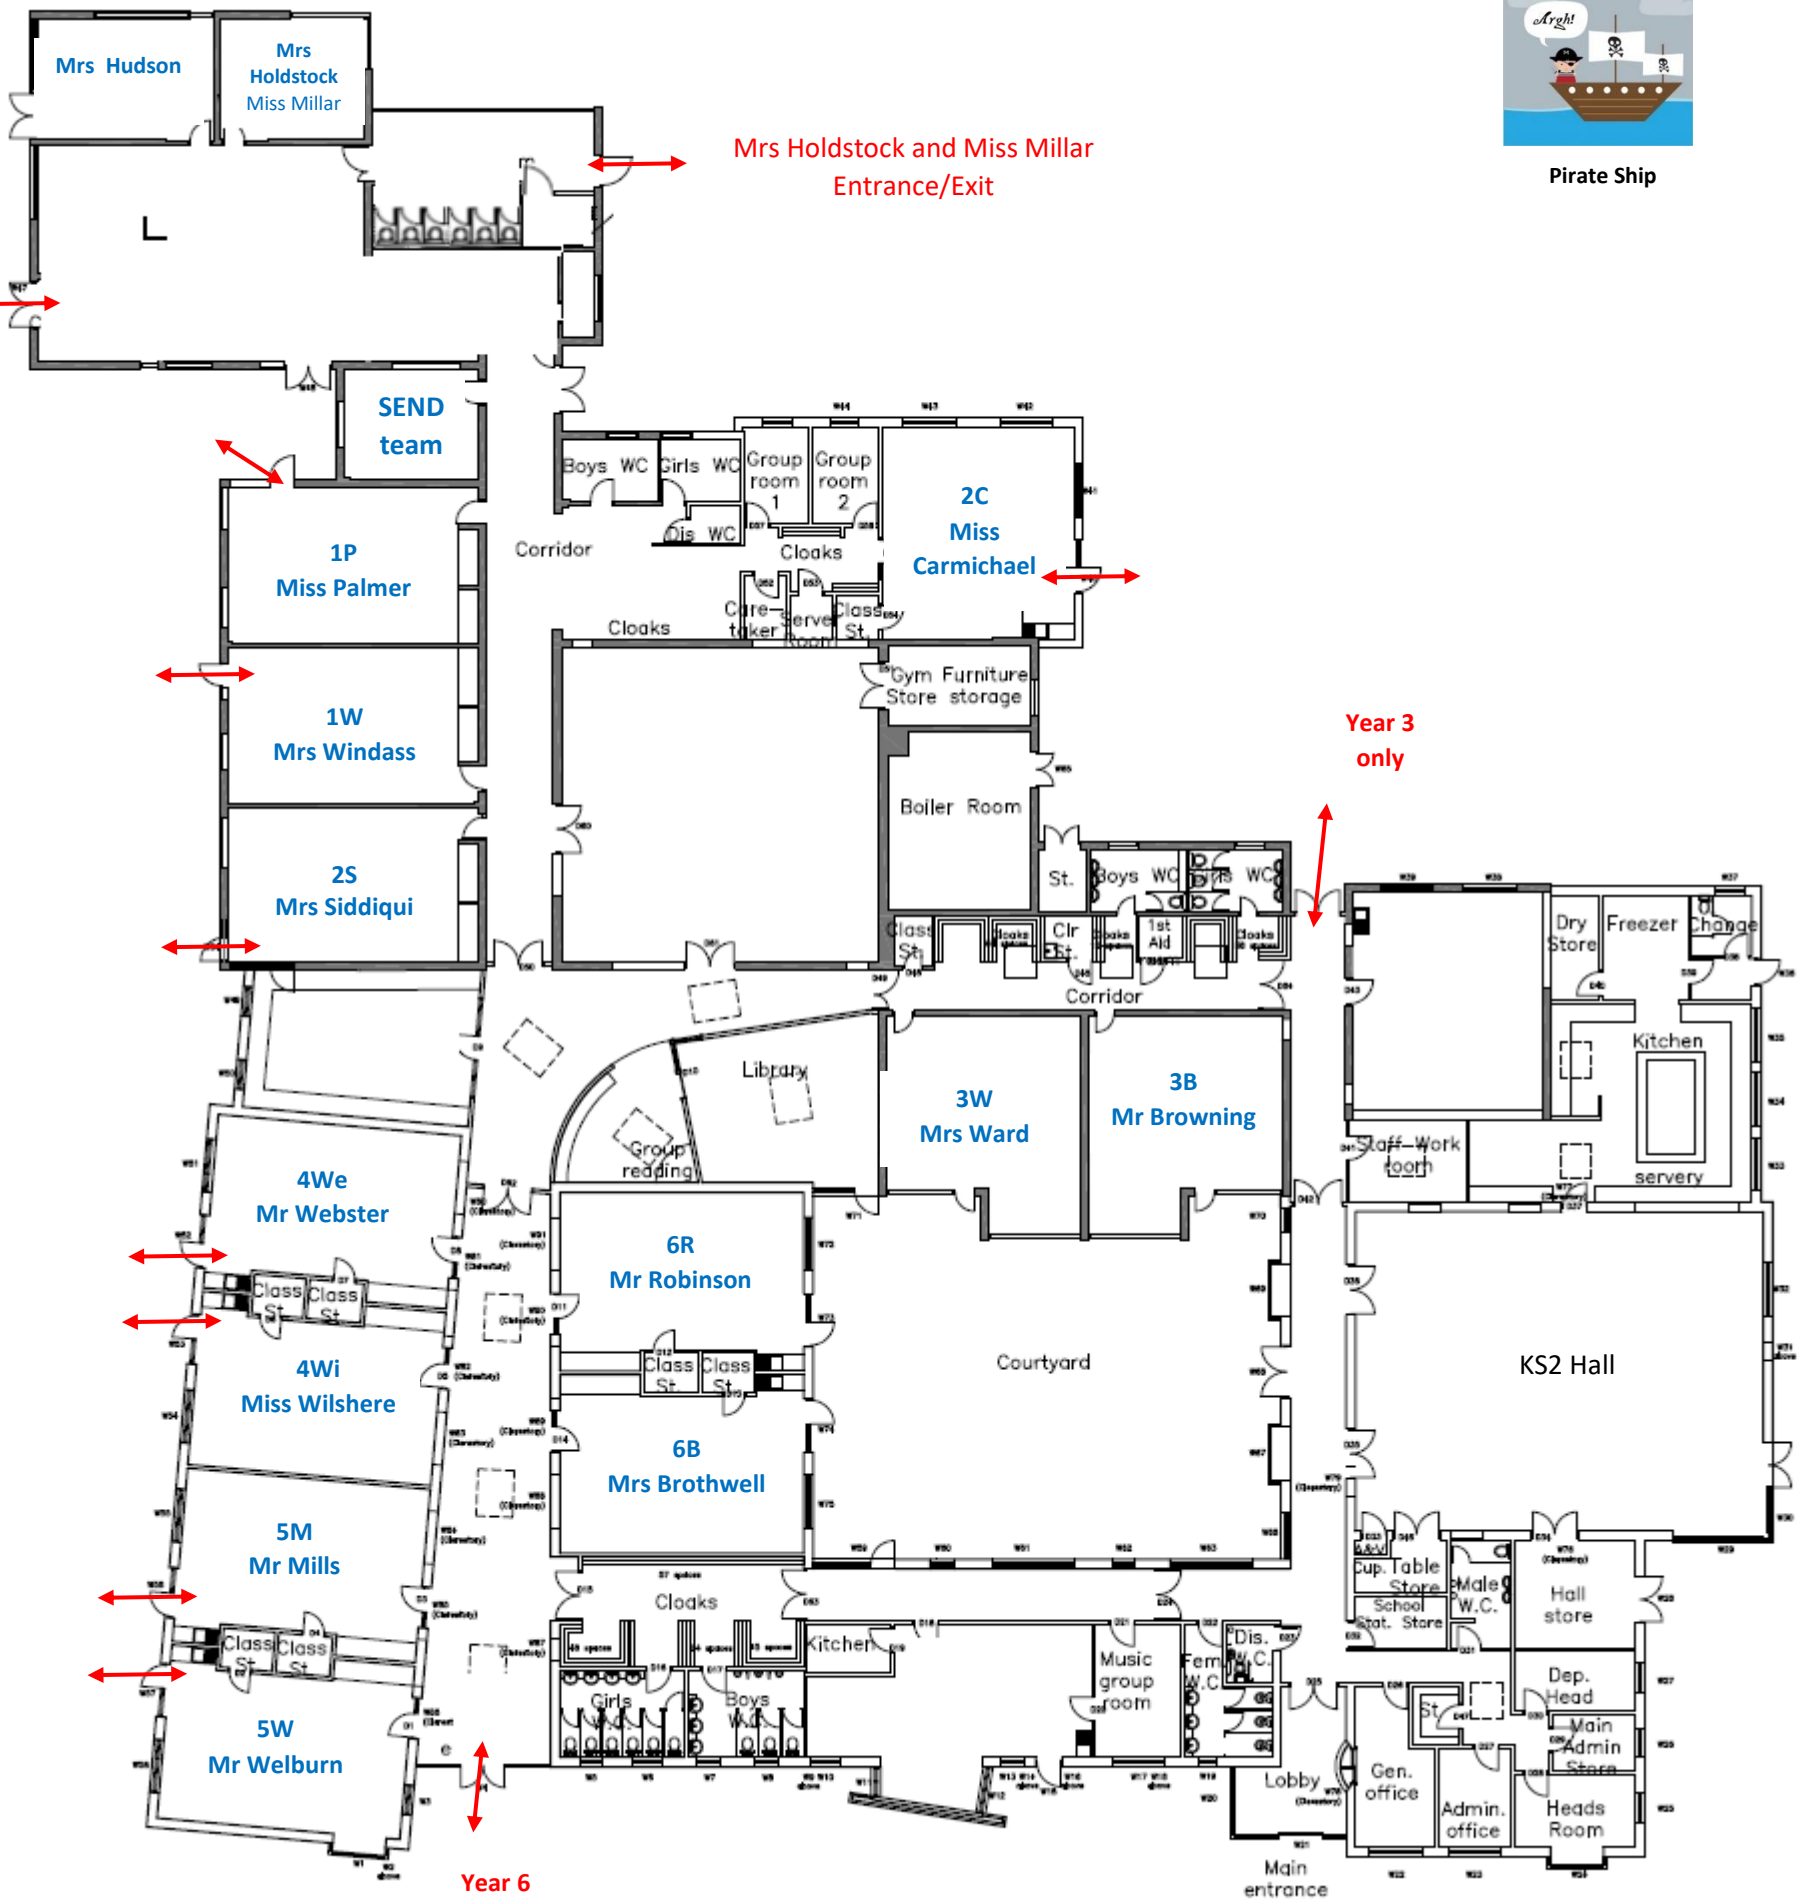

Plan of the School

Showing location of classrooms and pick-up/ drop-off points

Bellfield entrance

Pirate Ship

Mrs Hudson Entrance/Exit

Mrs Holdstock and Miss Millar Entrance/Exit

Year 3 only

Year 6 only

Pond

Front of school